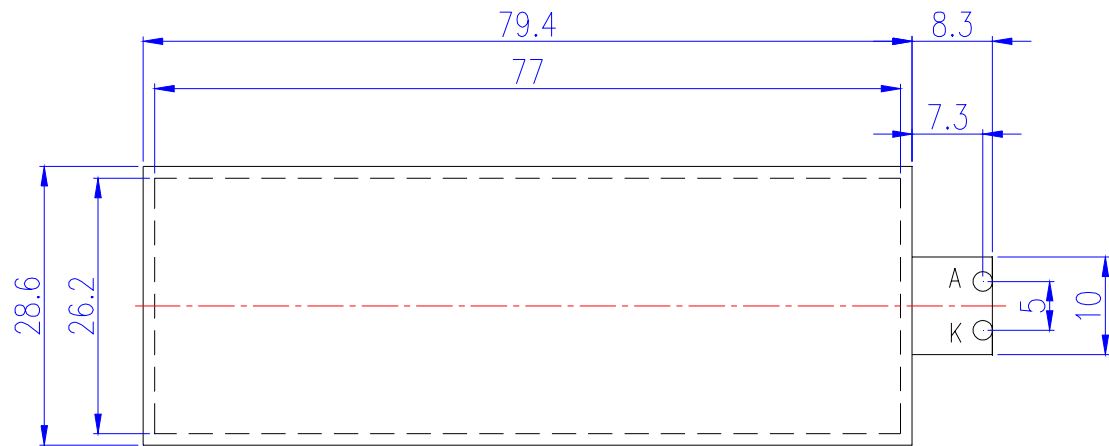

A=ANODE  
 C=CATHODE  
 28 (LED NUMBERS)

Fig. 13

K1G14025V1

A=ANODE  
 C=CATHODE  
 60 (LED NUMBERS)

Fig. 14

K1G15044G1

A=ANODE  
 C=CATHODE  
 54 (LED NUMBERS)

Fig. 15