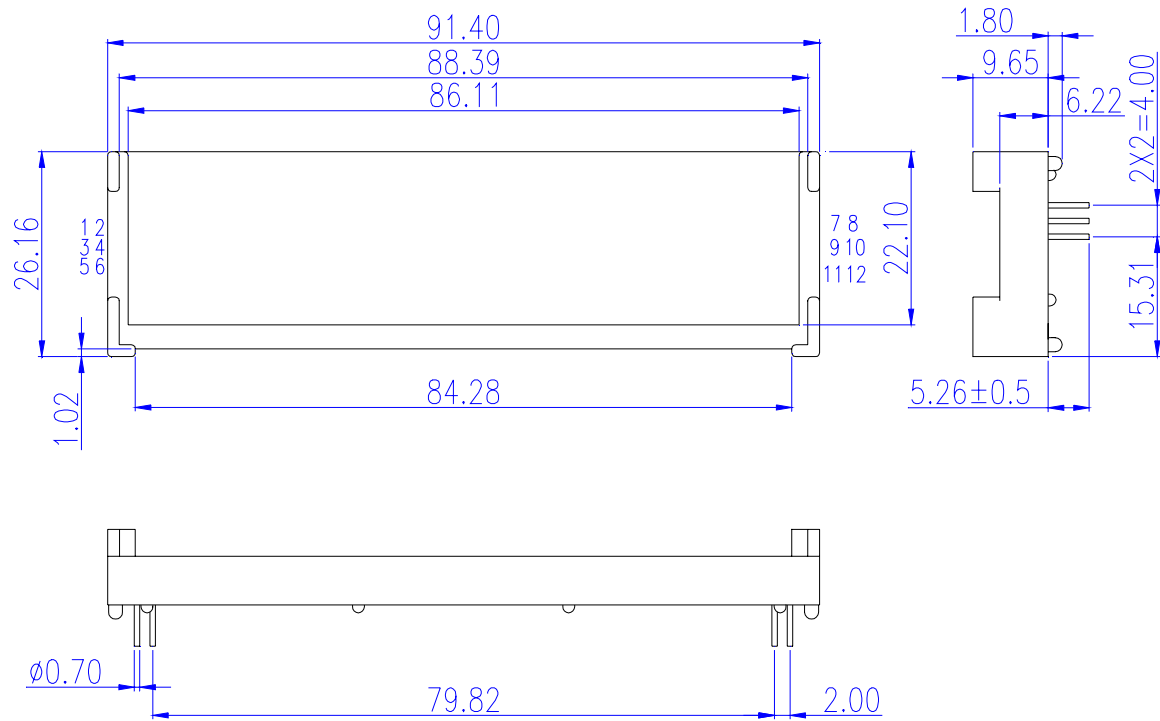

K1G18034G1

Fig. 16

K1G18034P1

A=ANODE  
 C=CATHODE  
 38 (LED NUMBERS)

Fig. 17

K1G19025P1

Fig. 18

K1G22044G1

A=ANODE  
 C=CATHODE  
 64 (LED NUMBERS)

Fig. 19

K1G32024G1

A=ANODE

C=CATHODE

20 (LED NUMBERS)

Fig. 20

K1P0703CS2

A=ANODE  
 C=CATHODE  
 48 (LED NUMBERS)

Fig. 21

K4G1603AG1

Fig. 22

KAG18045R1

A=ANODE  
C=CATHODE

32 (LED NUMBERS) Yellow Green  
32 (LED NUMBERS) Orange

Fig. 23