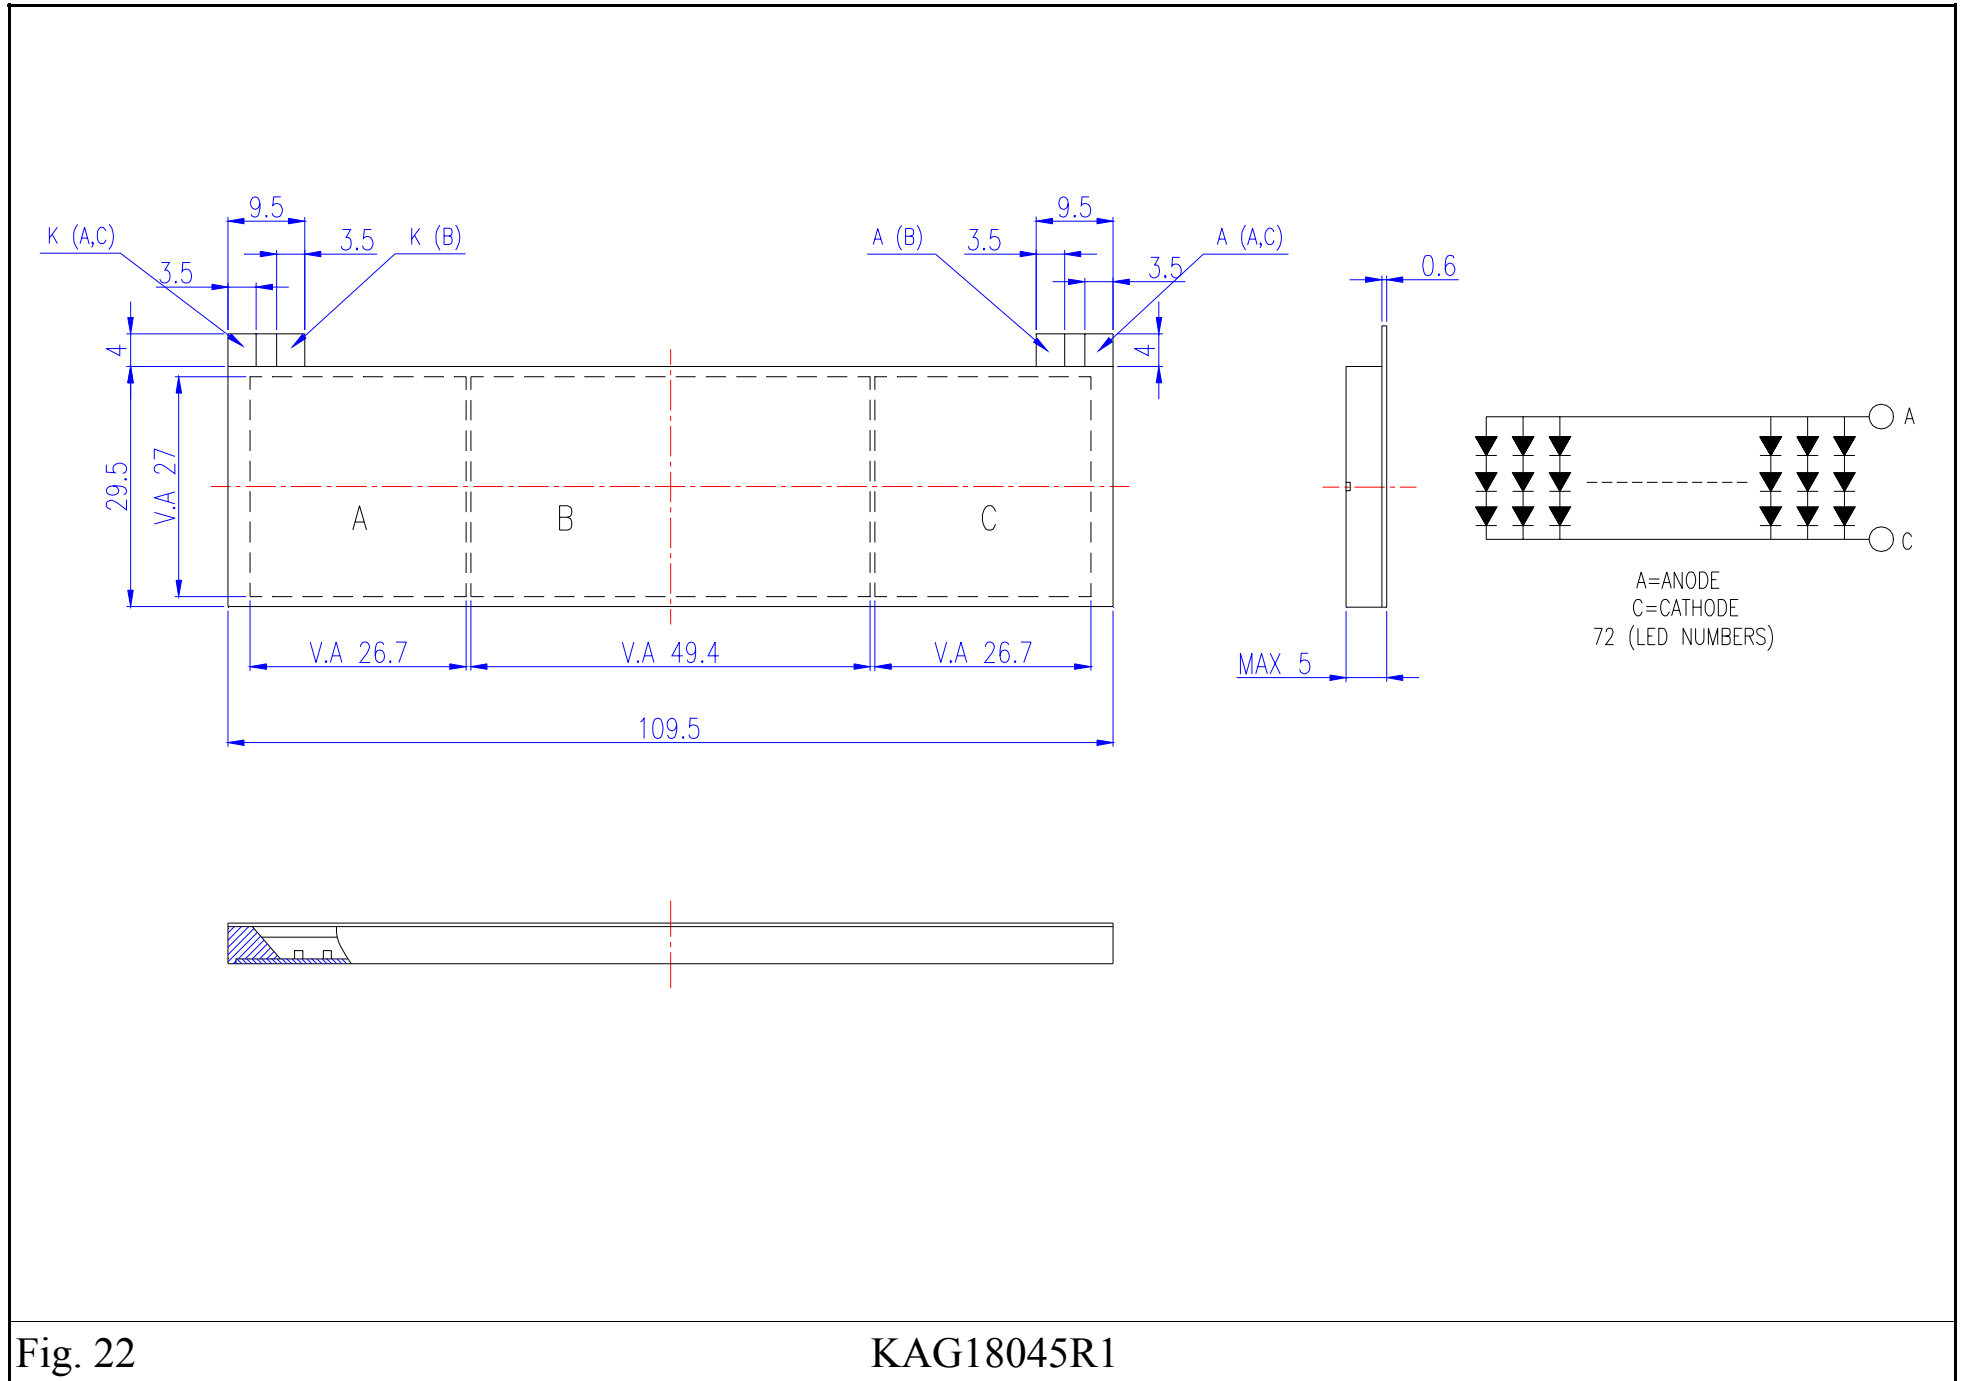

K1G09024S2

A=ANODE  
 C=CATHODE  
 36 (LED NUMBERS)

Fig. 5

K1G09045R1

A=ANODE  
 C=CATHODE  
 24 (LED NUMBERS)

Fig. 6

K1G12024G1

A=ANODE  
 C=CATHODE  
 24 (LED NUMBERS)

K1G18034G1

Fig. 16

K1G18034P1

A=ANODE  
 C=CATHODE  
 38 (LED NUMBERS)

Fig. 17

K1G19025P1

Fig. 18

K1G22044G1

A=ANODE  
 C=CATHODE  
 64 (LED NUMBERS)

Fig. 19

K1G32024G1

A=ANODE

C=CATHODE

20 (LED NUMBERS)

Fig. 20

K1P0703CS2

A=ANODE  
 C=CATHODE  
 48 (LED NUMBERS)

Fig. 21

K4G1603AG1

Fig. 22

KAG18045R1

A=ANODE  
C=CATHODE

32 (LED NUMBERS) Yellow Green  
32 (LED NUMBERS) Orange

Fig. 23