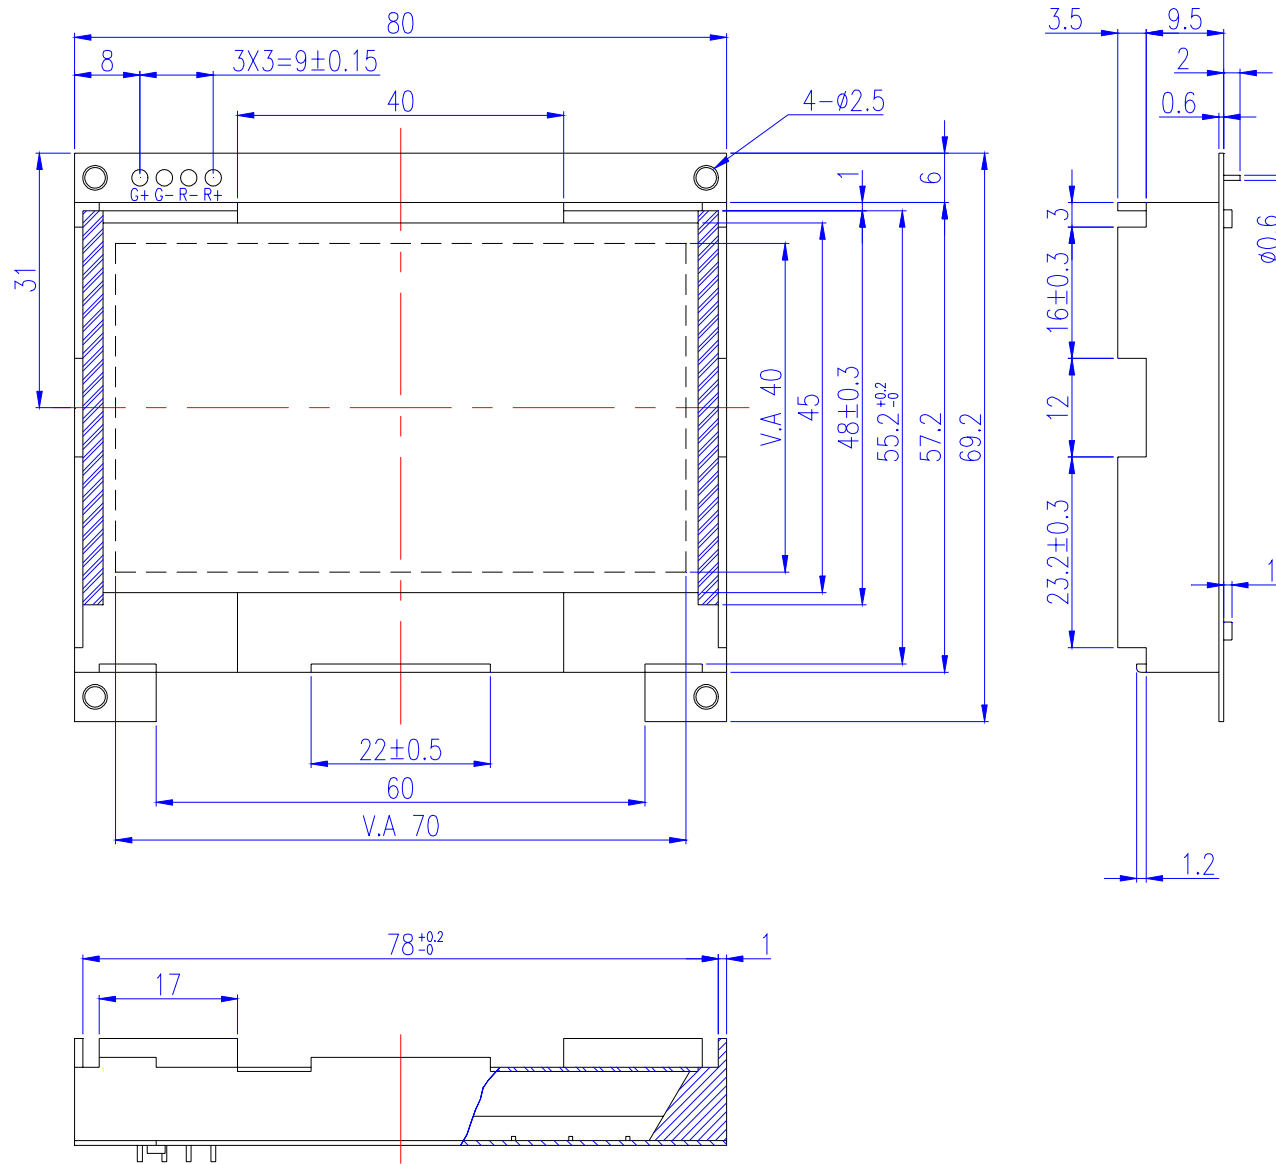

K1G09024S2

A=ANODE  
 C=CATHODE  
 36 (LED NUMBERS)

Fig. 5

K1G09045R1

A=ANODE  
 C=CATHODE  
 24 (LED NUMBERS)

Fig. 6

K1G12024G1

A=ANODE  
 C=CATHODE  
 24 (LED NUMBERS)

K1G18034G1

Fig. 16

K1G18034P1

A=ANODE  
 C=CATHODE  
 38 (LED NUMBERS)

Fig. 17

K1G19025P1

Fig. 18

K1G22044G1

A=ANODE  
 C=CATHODE  
 64 (LED NUMBERS)

Fig. 19

K1G32024G1

A=ANODE

C=CATHODE

20 (LED NUMBERS)

Fig. 20

K1P0703CS2

A=ANODE  
 C=CATHODE  
 48 (LED NUMBERS)

Fig. 21

K4G1603AG1

Fig. 22

KAG18045R1

A=ANODE  
C=CATHODE

32 (LED NUMBERS) Yellow Green  
32 (LED NUMBERS) Orange

Fig. 23