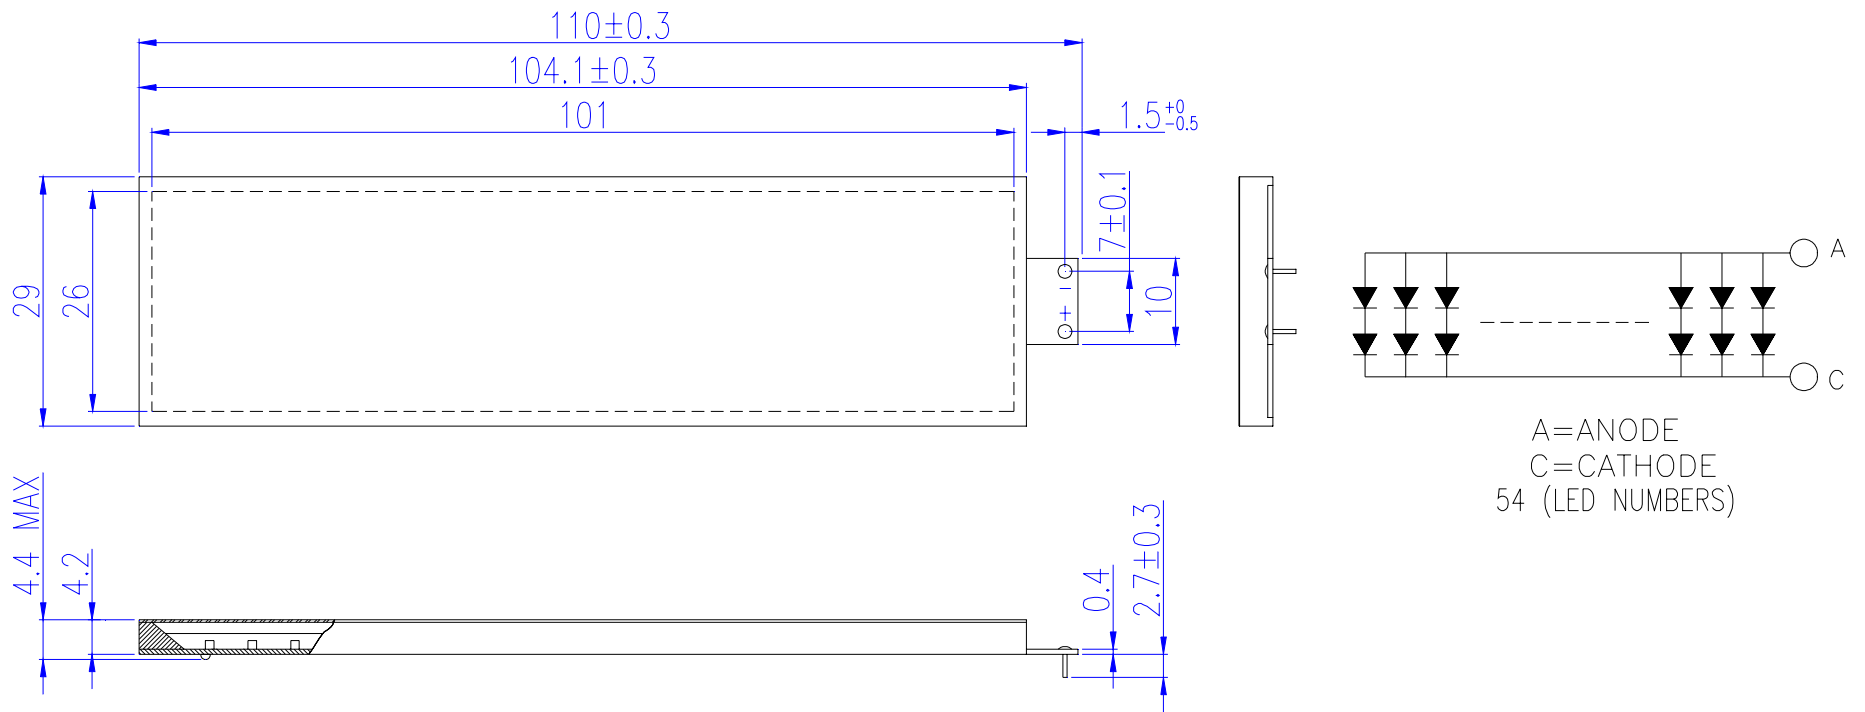

A=ANODE  
 C=CATHODE  
 28 (LED NUMBERS)

Fig. 13

K1G14025V1

A=ANODE  
 C=CATHODE  
 60 (LED NUMBERS)

Fig. 14

K1G15044G1

A=ANODE  
 C=CATHODE  
 54 (LED NUMBERS)

Fig. 15

K1G18034G1

Fig. 16

K1G18034P1

A=ANODE  
 C=CATHODE  
 38 (LED NUMBERS)

Fig. 17

K1G19025P1

Fig. 18

K1G22044G1

A=ANODE  
 C=CATHODE  
 64 (LED NUMBERS)

Fig. 19

K1G32024G1

A=ANODE

C=CATHODE

20 (LED NUMBERS)

Fig. 20

K1P0703CS2