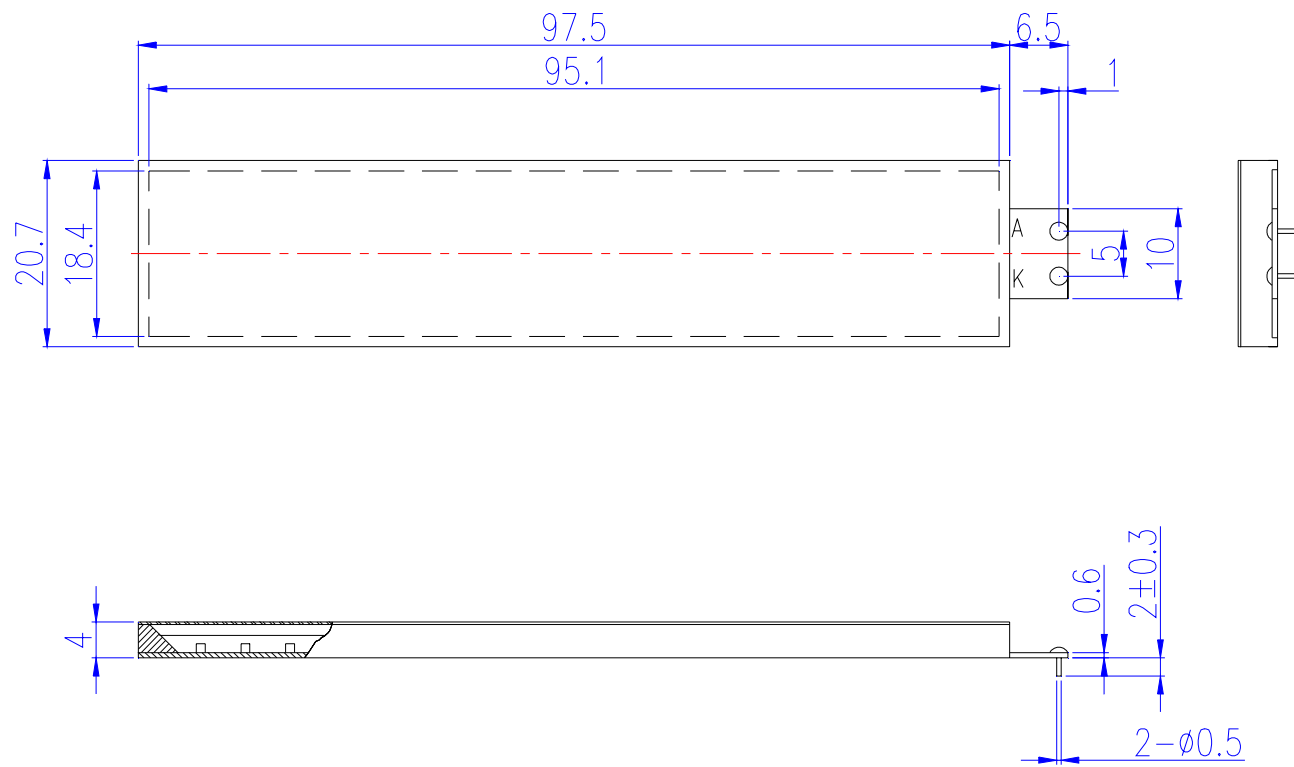

A=ANODE  
 C=CATHODE  
 28 (LED NUMBERS)

Fig. 13

K1G14025V1

A=ANODE  
 C=CATHODE  
 60 (LED NUMBERS)

Fig. 14

K1G15044G1

A=ANODE  
 C=CATHODE  
 54 (LED NUMBERS)

Fig. 15

K1G18034G1

Fig. 16

K1G18034P1

A=ANODE  
 C=CATHODE  
 38 (LED NUMBERS)

Fig. 17

K1G19025P1

Fig. 18

K1G22044G1