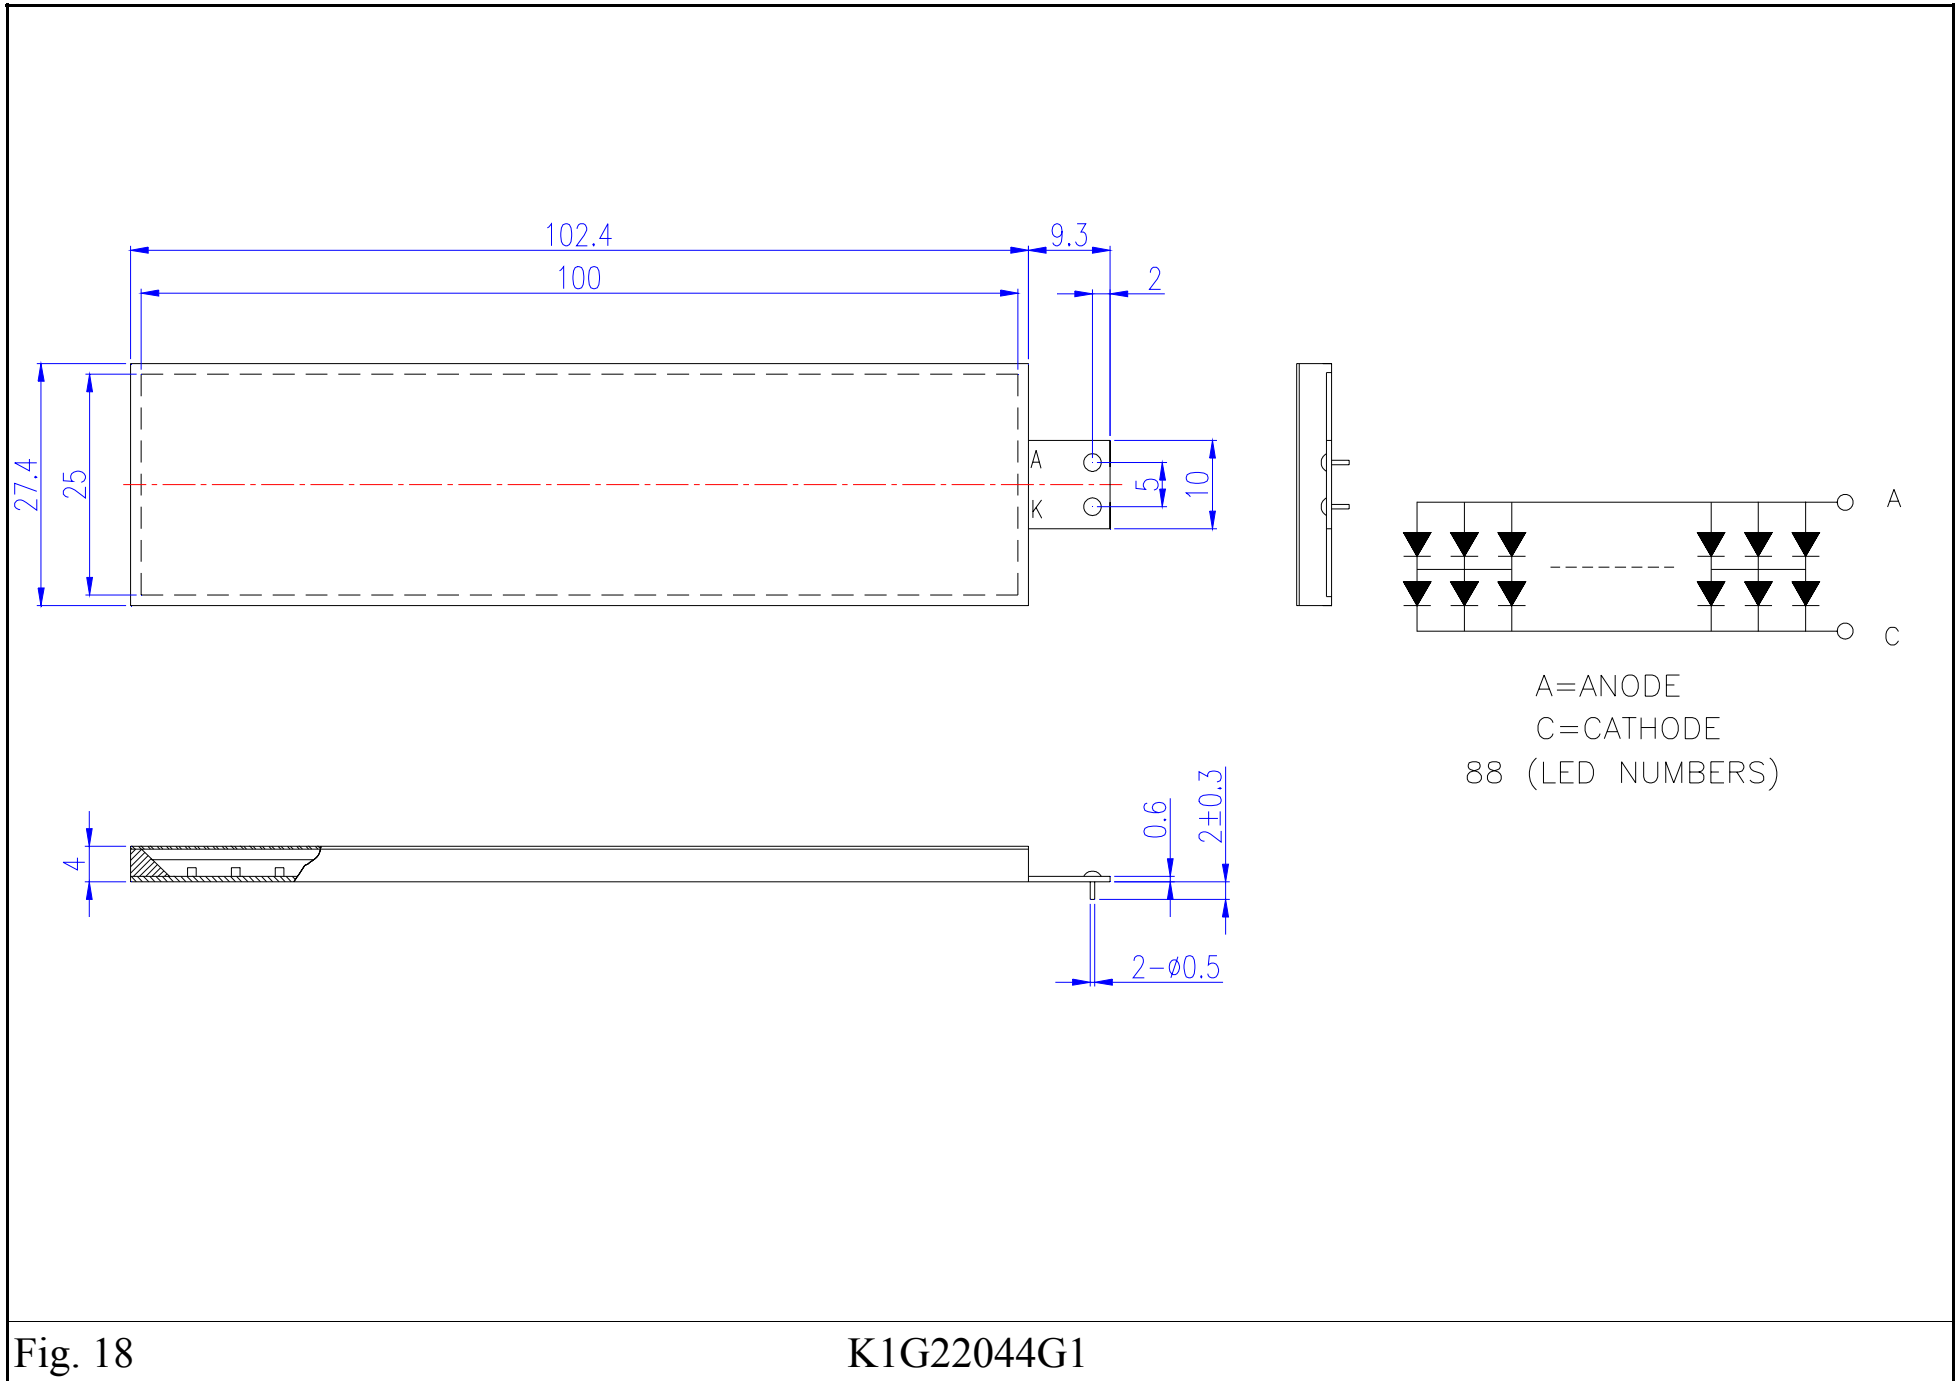

K1G09024S2

A=ANODE  
 C=CATHODE  
 36 (LED NUMBERS)

Fig. 5

K1G09045R1

A=ANODE  
 C=CATHODE  
 24 (LED NUMBERS)

Fig. 6

K1G12024G1

A=ANODE  
 C=CATHODE  
 24 (LED NUMBERS)

A=ANODE  
 C=CATHODE  
 28 (LED NUMBERS)

Fig. 13

K1G14025V1

A=ANODE  
 C=CATHODE  
 60 (LED NUMBERS)

Fig. 14

K1G15044G1

A=ANODE  
 C=CATHODE  
 54 (LED NUMBERS)

Fig. 15

K1G18034G1

Fig. 16

K1G18034P1

A=ANODE  
 C=CATHODE  
 38 (LED NUMBERS)

Fig. 17

K1G19025P1

Fig. 18

K1G22044G1

A=ANODE  
 C=CATHODE  
 64 (LED NUMBERS)

Fig. 19

K1G32024G1

A=ANODE

C=CATHODE

20 (LED NUMBERS)

Fig. 20

K1P0703CS2