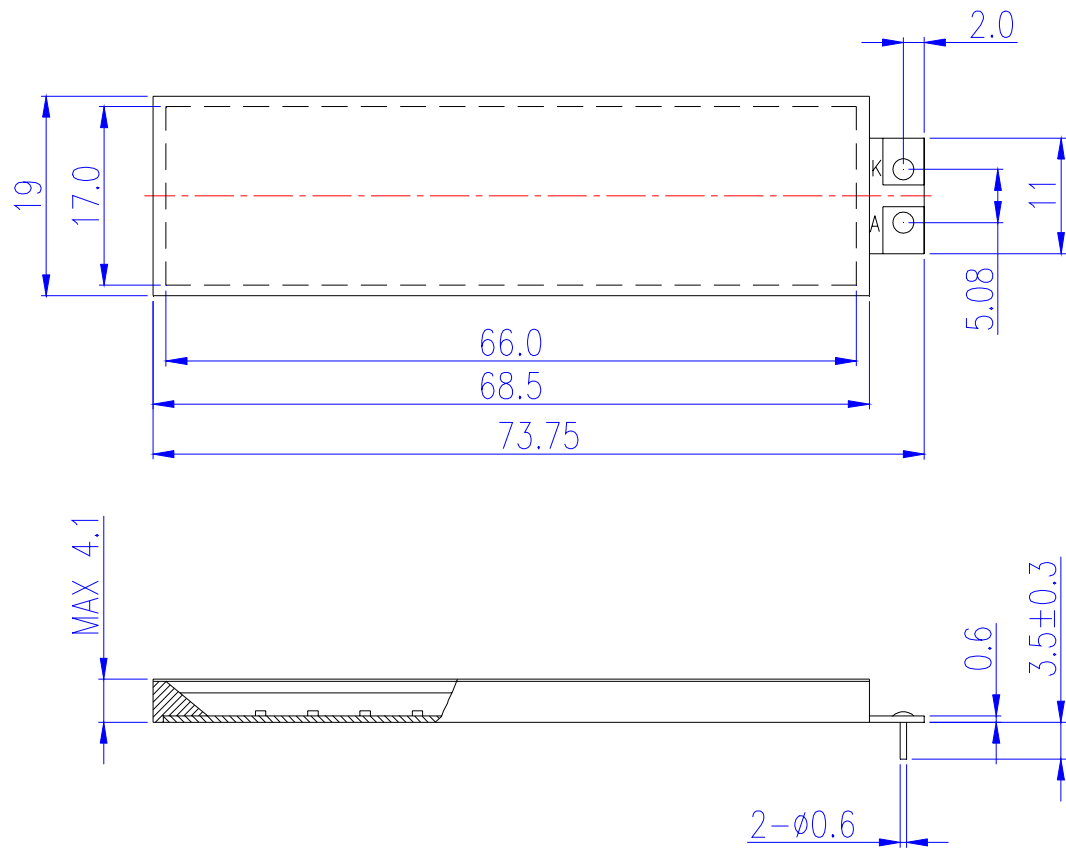

K1G09024S2

A=ANODE  
 C=CATHODE  
 36 (LED NUMBERS)

Fig. 5

K1G09045R1

A=ANODE  
 C=CATHODE  
 24 (LED NUMBERS)

Fig. 6

K1G12024G1

A=ANODE  
 C=CATHODE  
 24 (LED NUMBERS)

Fig. 7

K1G12024N1

A=ANODE  
 C=CATHODE  
 24 (LED NUMBERS)

Fig. 8

K1G12025N1

A=ANODE  
 C=CATHODE  
 48 (LED NUMBERS)

Fig. 9

K1G12044G1

A=ANODE  
 C=CATHODE  
 26 (LED NUMBERS)

Fig. 10

K1G13024H2

A=ANODE  
 C=CATHODE  
 26 (LED NUMBERS)

Fig. 11

K1G13024W2

Fig. 12

K1G13085W1

A=ANODE  
 C=CATHODE  
 28 (LED NUMBERS)

Fig. 13

K1G14025V1

A=ANODE  
 C=CATHODE  
 60 (LED NUMBERS)

Fig. 14

K1G15044G1

A=ANODE  
 C=CATHODE  
 54 (LED NUMBERS)

Fig. 15