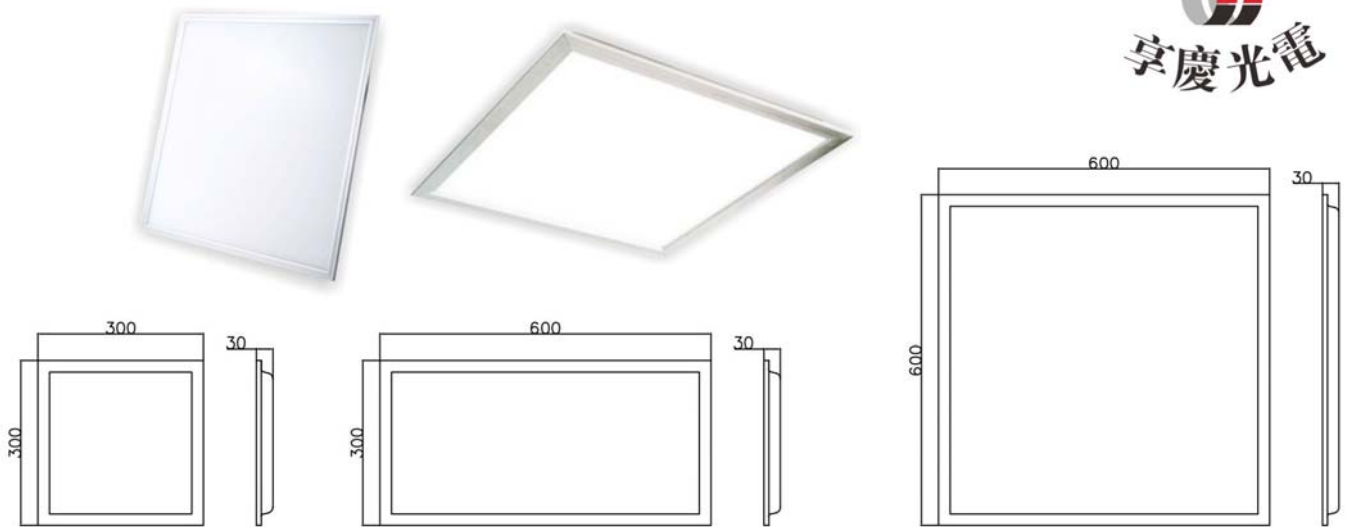

# LED MODULAR LIGHT

MODEL NO.	SIZE(mm)	CUT HOLE (mm)	POWER (W)	LUMEN (LM)	BEAM ANGLE	Ra	≥ 80
GP-15C-XX	300*300*30	280*280	15W	1800	50/100	CCT	W/N/C
GP-25C-XX	600*300*30	580*280	25W	3000		IN-PUT VOLTAGE	85~265V
GP-45C-XX	600*600*30	580*580	45W	4000		MATERIAL	ALUMINUM