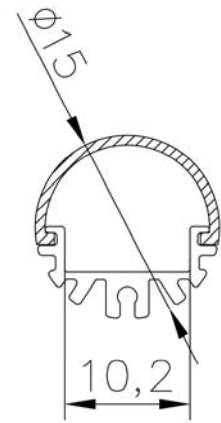

# LED TUBE LIGHT

MODEL NO.	Spec.	SIZE(mm)	POWER (W)	LUMEN (LM)	Ra	BEAM ANGLE	CCT	IN-PUT VOLTAGE	MATERIAL
T5-10C-XX	2 feet	549	10	1000	≥80	120	W/N/C	85~265V	ALUMINUM
T5-15C-XX	3 feet	849	15	1500					
T5-20C-XX	4 feet	1149	20	2000					
T5-25C-XX	5 feet	1449	25	2500					