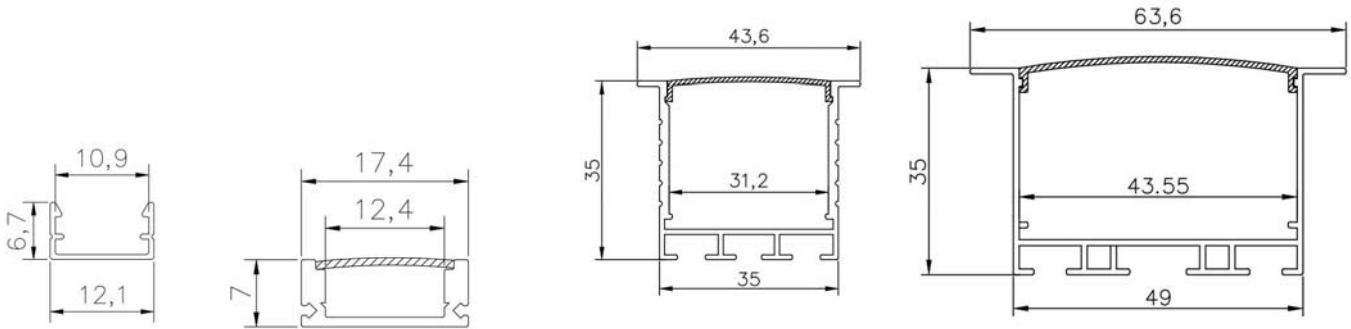

LED PROFILE LIGHT

| MODEL NO. | SIZE(mm) | POWER (W) | LUMEN (LM) | Ra | ≥80 | MATERIAL |
|-------------|------------|-----------|------------|----------------|---------|----------|
| PF-9C-412 | L*10.9*6.7 | 9 | 1400 | BEAM ANGLE | 100 | ALUMINUM |
| PF-9C-409 | L*17.4*7 | 9 | 1200 | CCT | W/N/C | |
| PF-25C-603A | L*43.6*35 | 25 | 2300 | IN-PUT VOLTAGE | 85~265V | |
| PF-35C-606A | L*63.6*35 | 35 | 3500 | | | |